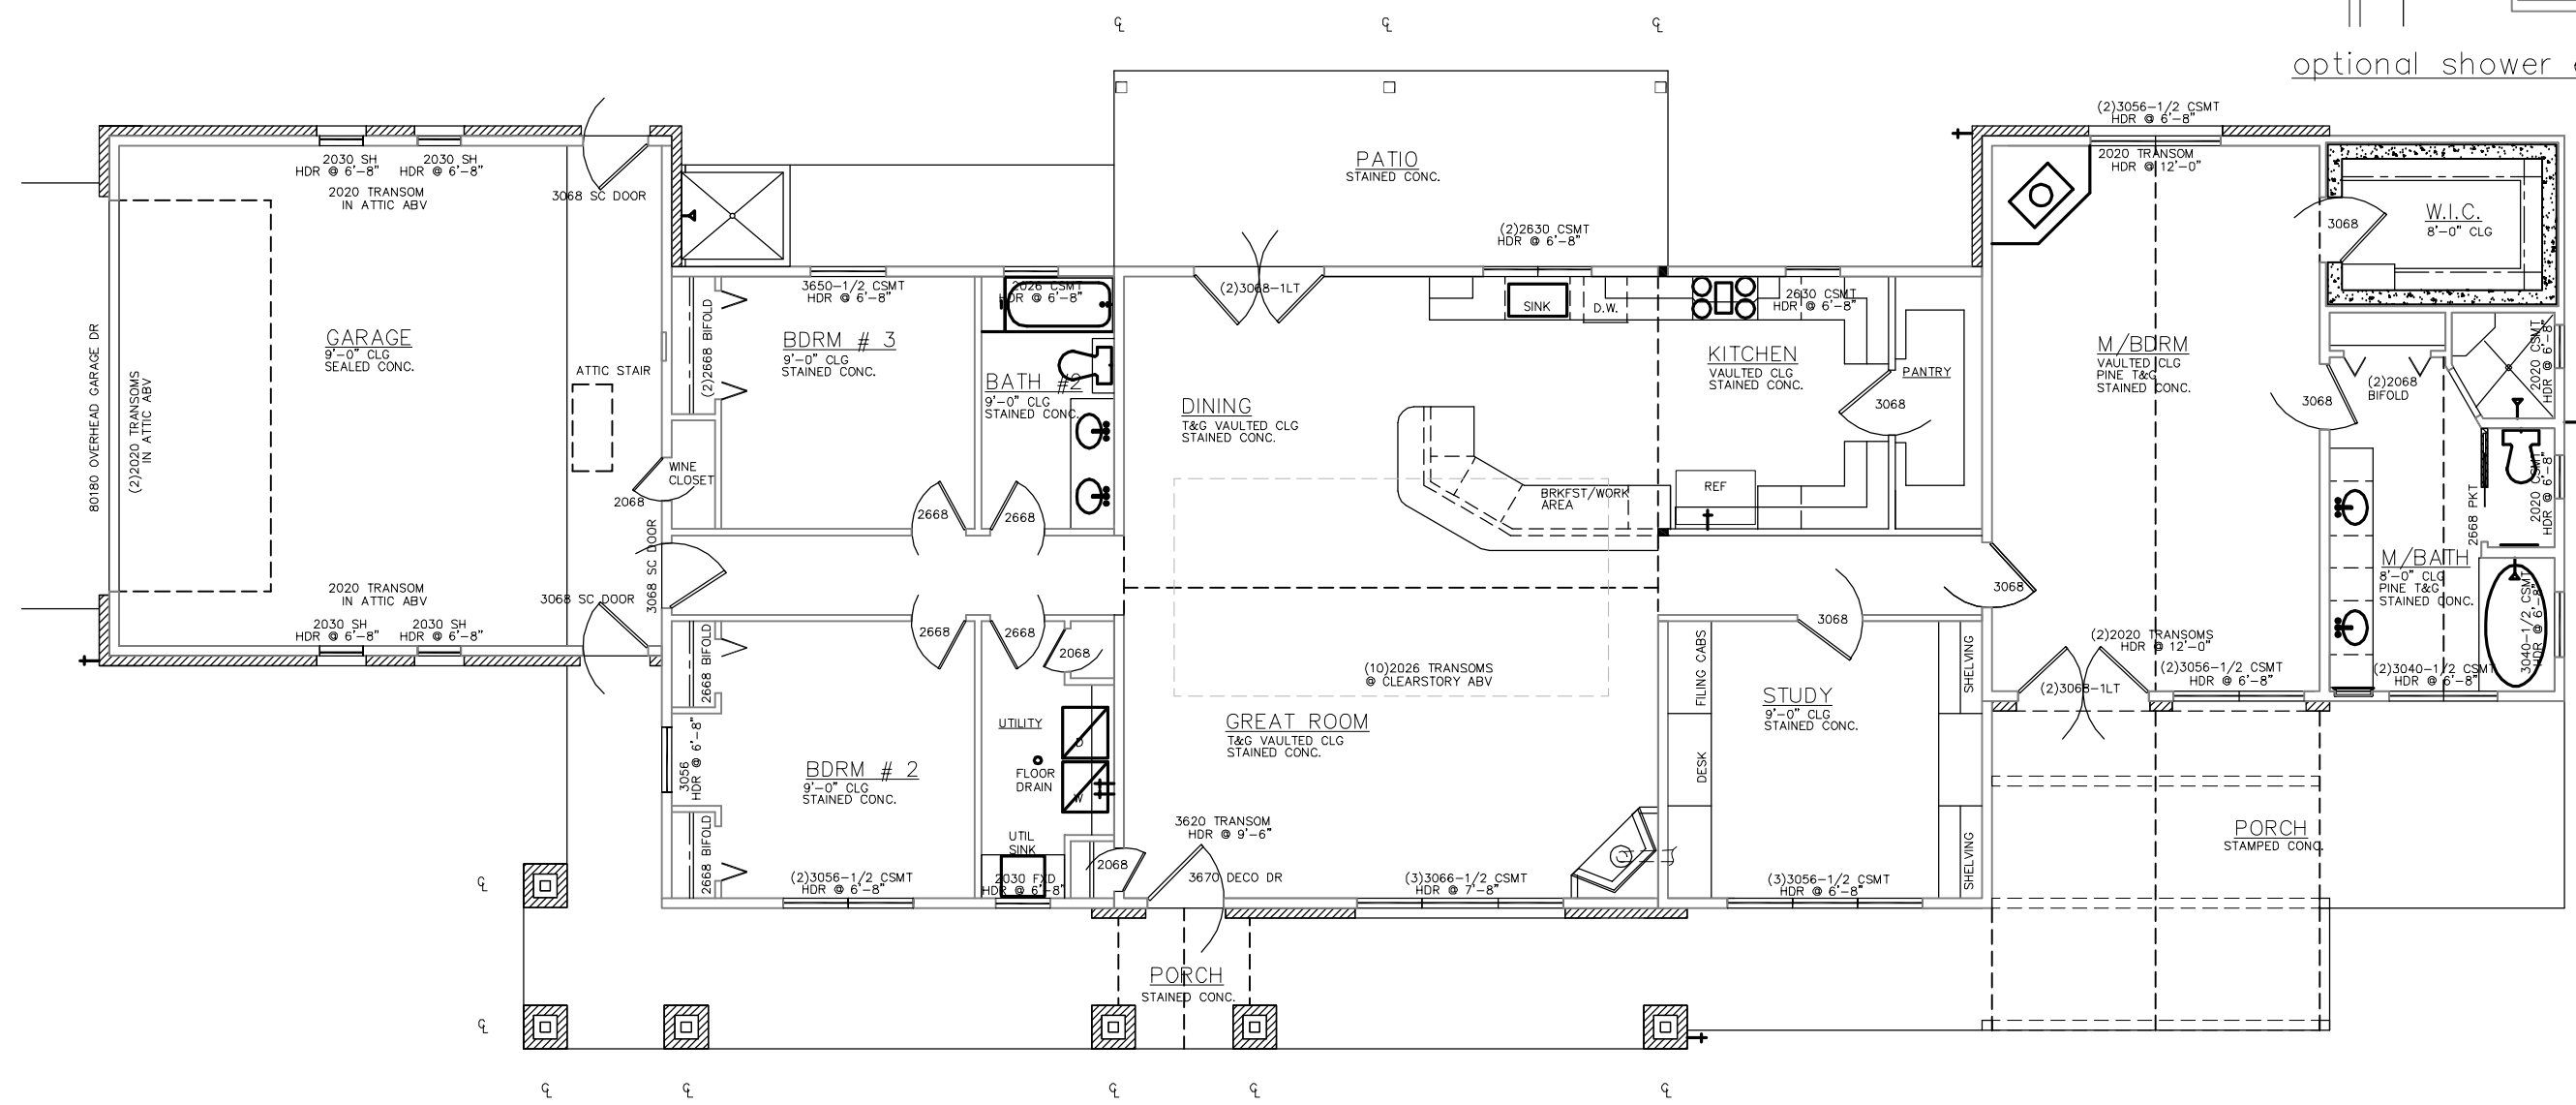

NORTH ELEVATION
SCALE: 1/4"=1'-0"

SOUTH ELEVATION
SCALE: 1/4"=1'-0"

WEST ELEVATION
SCALE: 1/4"=1'-0"

EAST ELEVATION
SCALE: 1/4"=1'-0"

STANECKI RESIDENCE
146 PREISS ROAD
BLANCO, TEXAS 78606

first floor -	2528
porch -	694
patio -	230
garage -	650
total -	4102
porch uncov'd-	103
patio uncov'd-	93

FLOOR PLAN
SCALE: 1/4"=1'-0" NORTH

STANECKI RESIDENCE
146 PREISS ROAD
BLANCO, TEXAS 78606