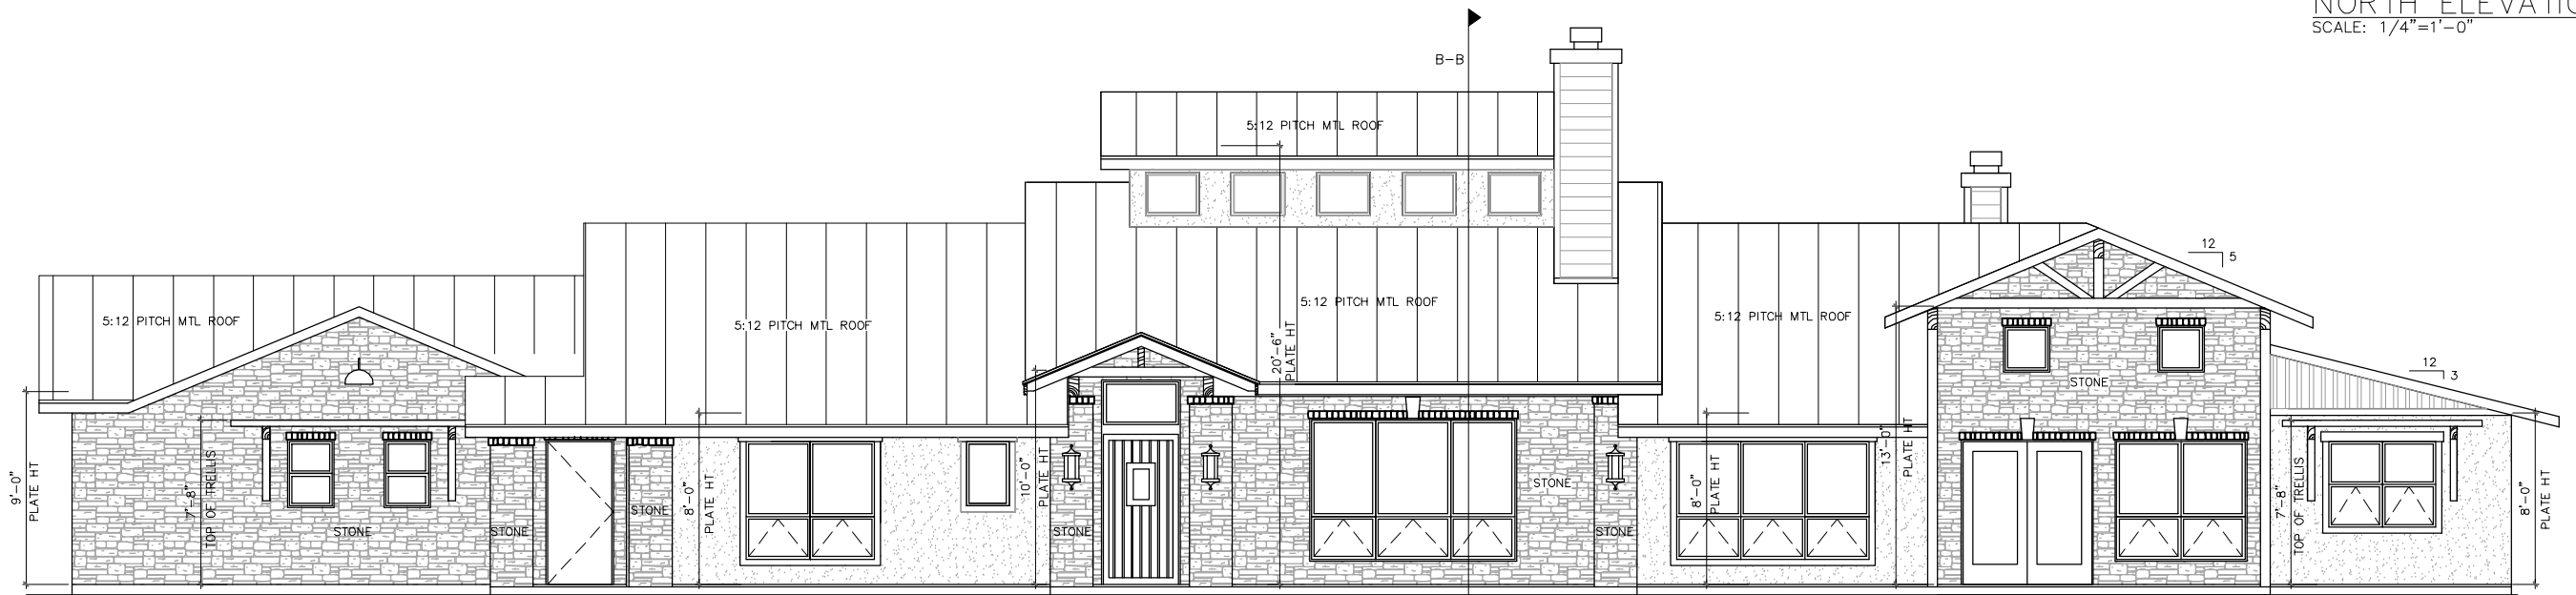

NORTH ELEVATION
SCALE: 1/4"=1'-0"

SOUTH ELEVATION
SCALE: 1/4"=1'-0"

WEST ELEVATION
SCALE: 1/4"=1'-0"

EAST ELEVATION
SCALE: 1/4"=1'-0"

STANECKI RESIDENCE
146 PREISS ROAD
BLANCO, TEXAS 78606

first floor -	2528
porch -	694
patio -	230
garage -	650
total -	4102
porch uncov'd-	103
patio uncov'd-	93

FLOOR PLAN
SCALE: 1/4"=1'-0" NORTH

STANECKI RESIDENCE
146 PREISS ROAD
BLANCO, TEXAS 78606