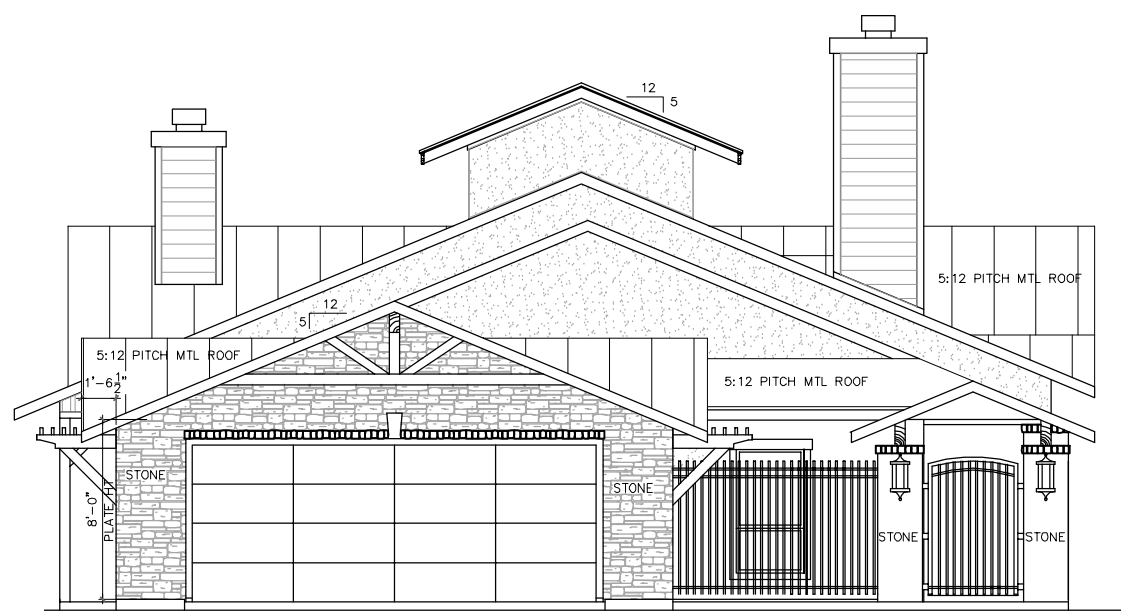

NORTH ELEVATION
SCALE: 1/4"=1'-0"

SOUTH ELEVATION
SCALE: 1/4"=1'-0"

WEST ELEVATION
SCALE: 1/4"=1'-0"

EAST ELEVATION
SCALE: 1/4"=1'-0"

STANECKI RESIDENCE
146 PREISS ROAD
BLANCO, TEXAS 78606

first floor -	2528
porch -	694
patio -	230
garage -	650
total -	4102
porch uncov'd-	103
patio uncov'd-	93

FLOOR PLAN
SCALE: 1/4"=1'-0" NORTH

STANECKI RESIDENCE
146 PREISS ROAD
BLANCO, TEXAS 78606