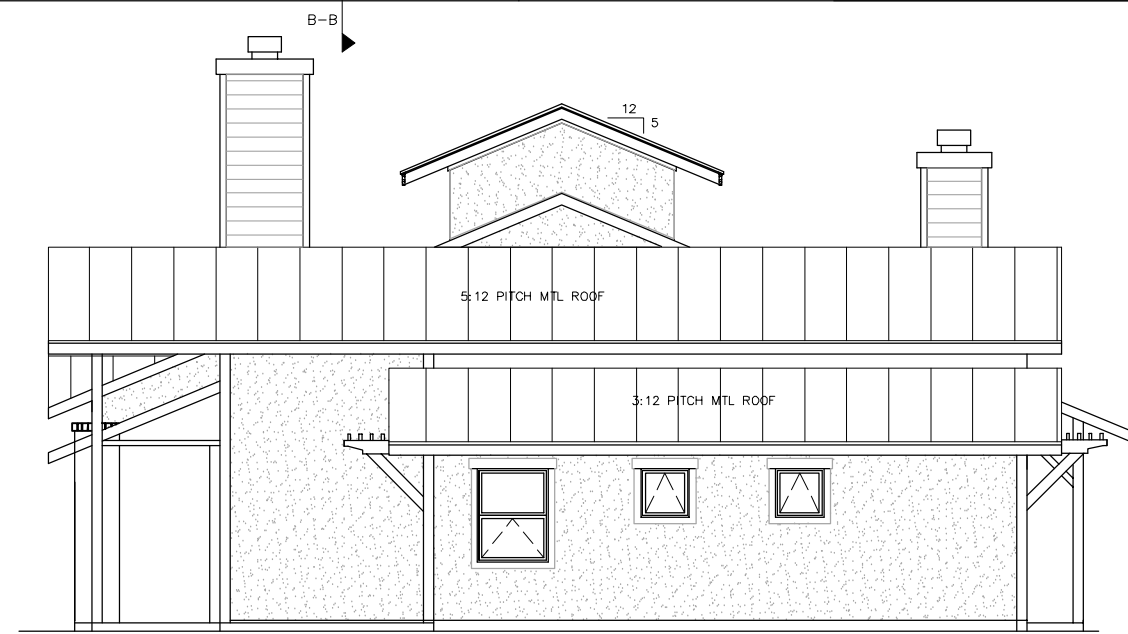

NORTH ELEVATION
SCALE: 1/4"=1'-0"

SOUTH ELEVATION
SCALE: 1/4"=1'-0"

WEST ELEVATION
SCALE: 1/4"=1'-0"

EAST ELEVATION
SCALE: 1/4"=1'-0"

STANECKI RESIDENCE
146 PREISS ROAD
BLANCO, TEXAS 78606

first floor -	2528
porch -	694
patio -	230
garage -	650
total -	4102
porch uncov'd-	103
patio uncov'd-	93

FLOOR PLAN
SCALE: 1/4"=1'-0" NORTH

STANECKI RESIDENCE
146 PREISS ROAD
BLANCO, TEXAS 78606