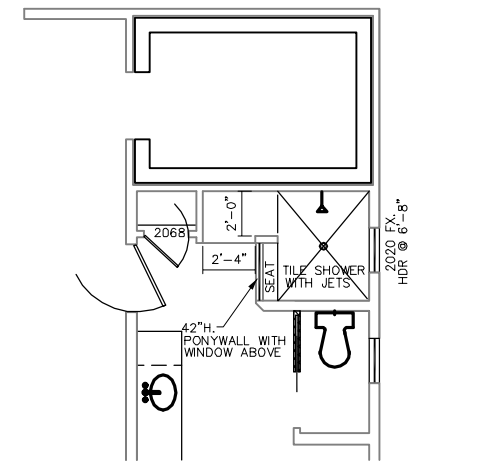

NORTH ELEVATION
SCALE: 1/4"=1'-0"

SOUTH ELEVATION
SCALE: 1/4"=1'-0"

WEST ELEVATION
SCALE: 1/4"=1'-0"

EAST ELEVATION
SCALE: 1/4"=1'-0"

STANECKI RESIDENCE
146 PREISS ROAD
BLANCO, TEXAS 78606

first floor -	2528
porch -	694
patio -	230
garage -	650
total -	4102
porch uncov'd-	103
patio uncov'd-	93

FLOOR PLAN
SCALE: 1/4"=1'-0" NORTH

STANECKI RESIDENCE
146 PREISS ROAD
BLANCO, TEXAS 78606