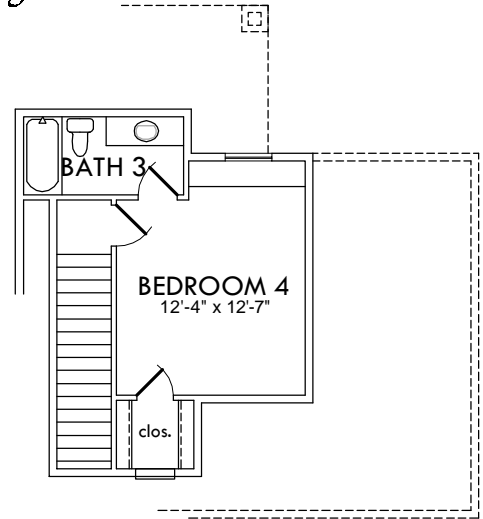

KURK★HOMES

Custom Builders

First Floor -	2611
Second Floor -	295
Total -	2906
garage -	522
porch -	143
patio -	444
Total Covered -	4015

Nelson Residence

23 Nov 10

Plans, specifications, community amenities, standard features, availability and prices are subject to change without notice. Calculations for square footage are approximate.

10-006
2906
82'-0" x 58'-7 1/2"

KURK★HOMES

Custom Builders

Nelson Residence

23 Nov 10

Plans, specifications, community amenities, standard features, availability and prices are subject to change without notice. Calculations for square footage are approximate.

10-006
2997
82'-0" x 58'-7 1/2"

KURK★HOMES

Custom Builders

Nelson Residence

23 Nov 10

Plans, specifications, community amenities, standard features, availability and prices are subject to change without notice. Calculations for square footage are approximate.

10-006
2997
82'-0" x 58'-7 1/2"