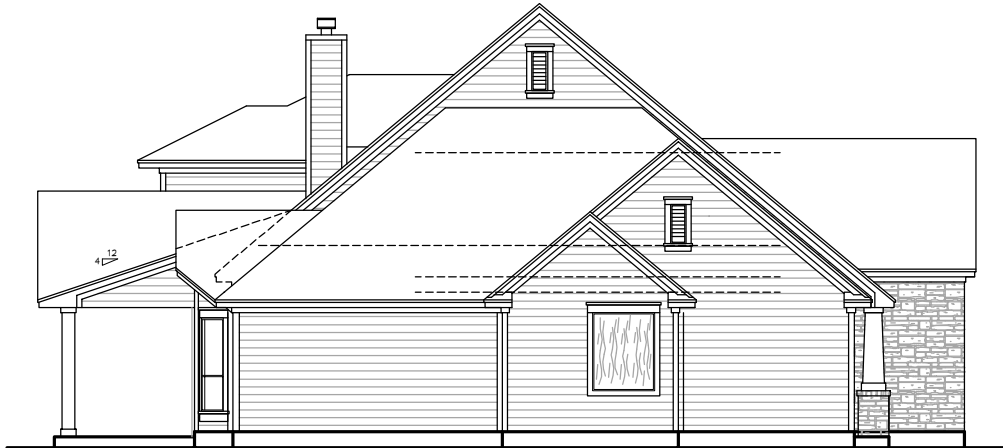

KURK★HOMES

Custom Builders

First Floor -	2611
Second Floor -	295
Total -	2906
garage -	522
porch -	143
patio -	444
Total Covered -	4015

Nelson Residence

23 Nov 10

Plans, specifications, community amenities, standard features, availability and prices are subject to change without notice. Calculations for square footage are approximate.

10-006
2906
82'-0" x 58'-7 1/2"

KURK★HOMES

Custom Builders

Nelson Residence

23 Nov 10

Plans, specifications, community amenities, standard features, availability and prices are subject to change without notice. Calculations for square footage are approximate.

10-006
2997
82'-0" x 58'-7 1/2"

KURK★HOMES

Custom Builders

Nelson Residence

23 Nov 10

Plans, specifications, community amenities, standard features, availability and prices are subject to change without notice. Calculations for square footage are approximate.

10-006
2997
82'-0" x 58'-7 1/2"