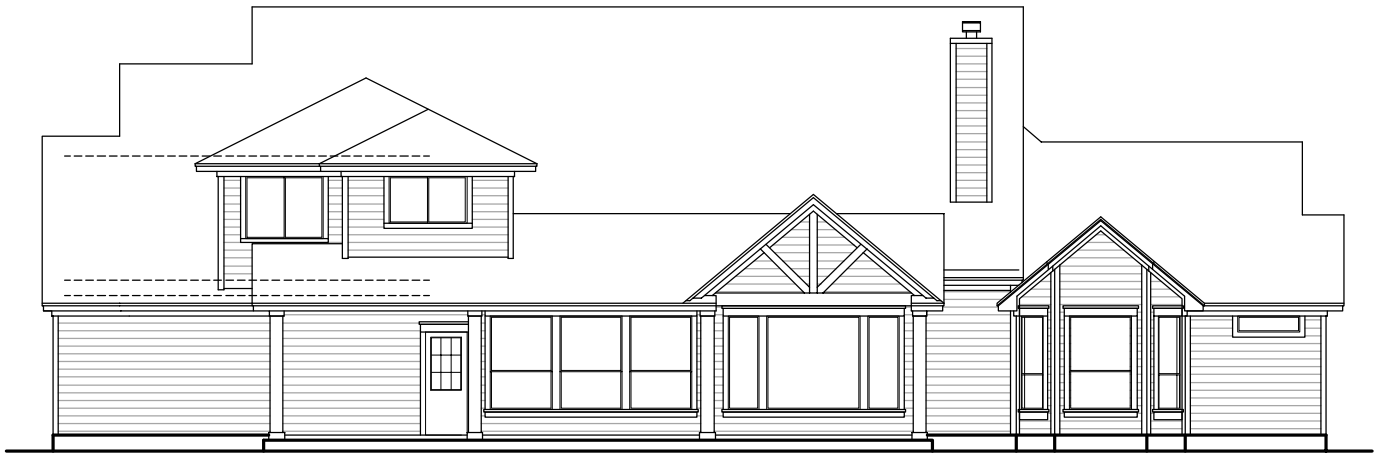

KURK★HOMES

Custom Builders

First Floor -	2611
Second Floor -	295
Total -	2906
garage -	522
porch -	143
patio -	444
Total Covered -	4015

Nelson Residence

23 Nov 10

Plans, specifications, community amenities, standard features, availability and prices are subject to change without notice. Calculations for square footage are approximate.

10-006
2906
82'-0" x 58'-7 1/2"

KURK★HOMES

Custom Builders

Nelson Residence

23 Nov 10

Plans, specifications, community amenities, standard features, availability and prices are subject to change without notice. Calculations for square footage are approximate.

10-006
2997
82'-0" x 58'-7 1/2"

KURK★HOMES

Custom Builders

Nelson Residence

23 Nov 10

Plans, specifications, community amenities, standard features, availability and prices are subject to change without notice. Calculations for square footage are approximate.

10-006
2997
82'-0" x 58'-7 1/2"