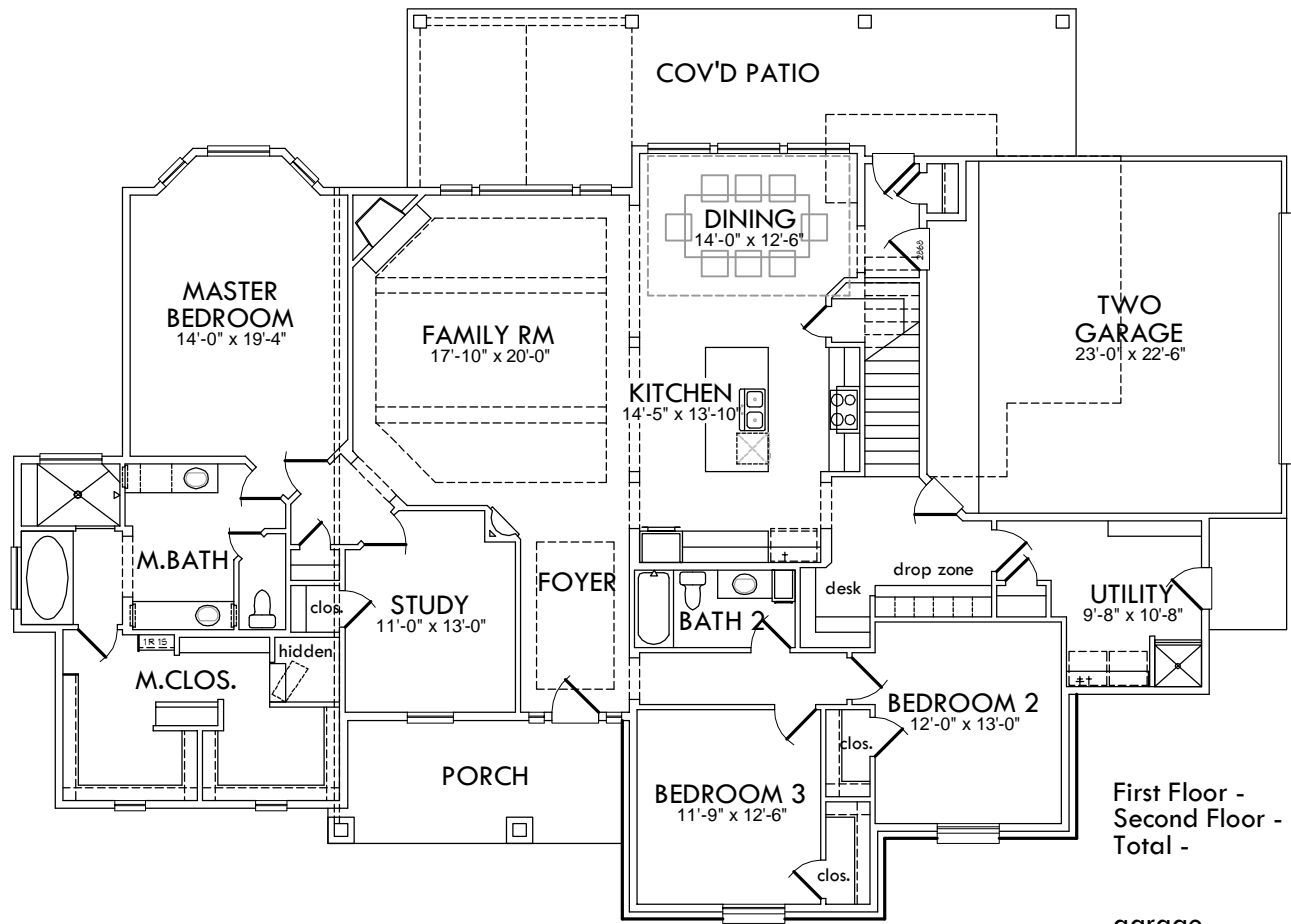

KURK★HOMES

Custom Builders

First Floor -	2611
Second Floor -	295
Total -	2906
garage -	522
porch -	143
patio -	444
Total Covered -	4015

Nelson Residence

23 Nov 10

Plans, specifications, community amenities, standard features, availability and prices are subject to change without notice. Calculations for square footage are approximate.

10-006
2906
82'-0" x 58'-7 1/2"

KURK★HOMES

Custom Builders

Nelson Residence

23 Nov 10

Plans, specifications, community amenities, standard features, availability and prices are subject to change without notice. Calculations for square footage are approximate.

10-006
2997
82'-0" x 58'-7 1/2"

KURK★HOMES

Custom Builders

Nelson Residence

23 Nov 10

Plans, specifications, community amenities, standard features, availability and prices are subject to change without notice. Calculations for square footage are approximate.

10-006
2997
82'-0" x 58'-7 1/2"