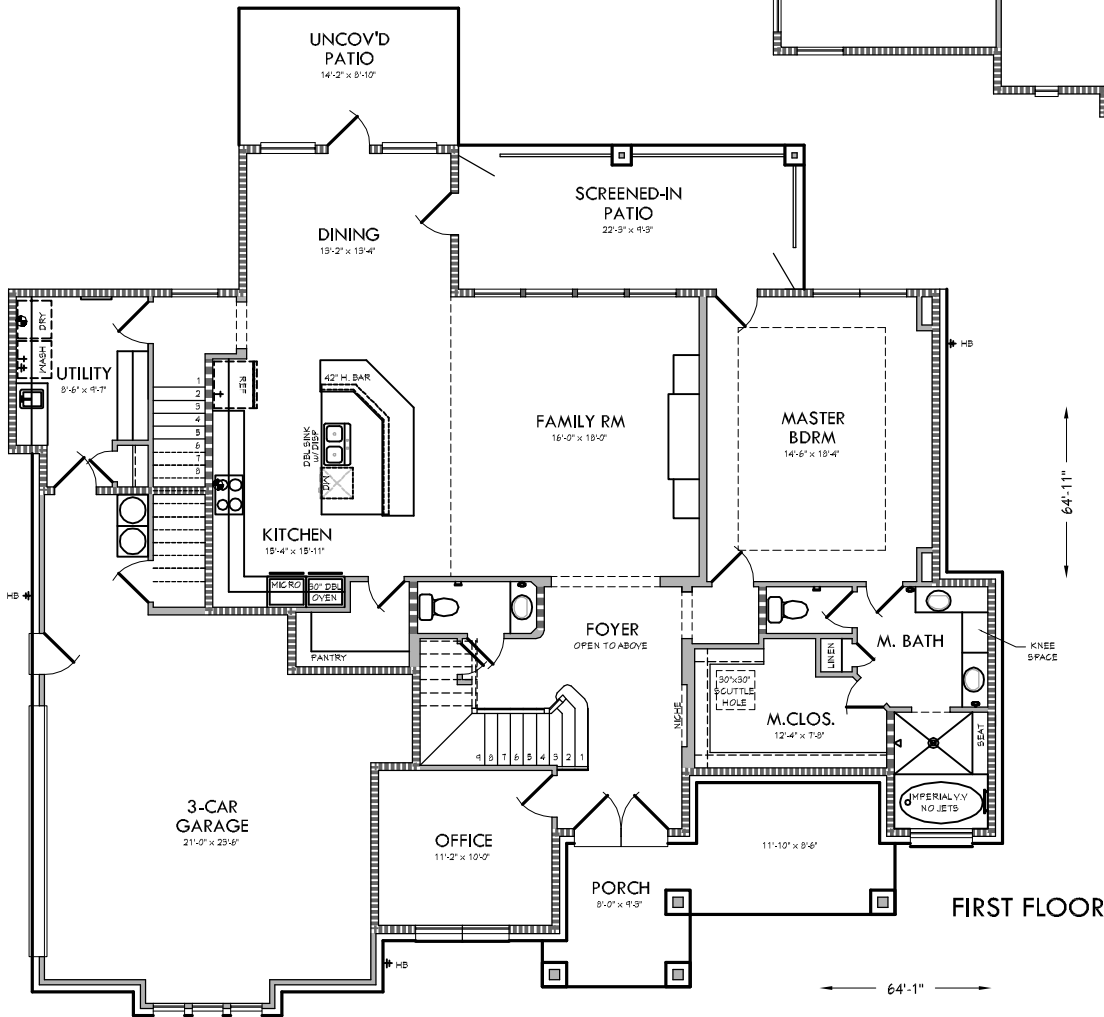

KURK★HOMES

Custom Builders

SECOND FLOOR

FIRST FLOOR

SQUARE FOOTAGE	
1st FLOOR	1931
2nd FLOOR	959
TOTAL LIVING	2890
GARAGE	639
PORCH	185
SCREEND PORCH	206
TEXAS BASEMENT	121
TOTAL COVD'	4041
UNCOVD' PATIO	125

Gault Residence

KURK★HOMES

Custom Builders

FRONT ELEVATION

REAR ELEVATION

Gault Residence