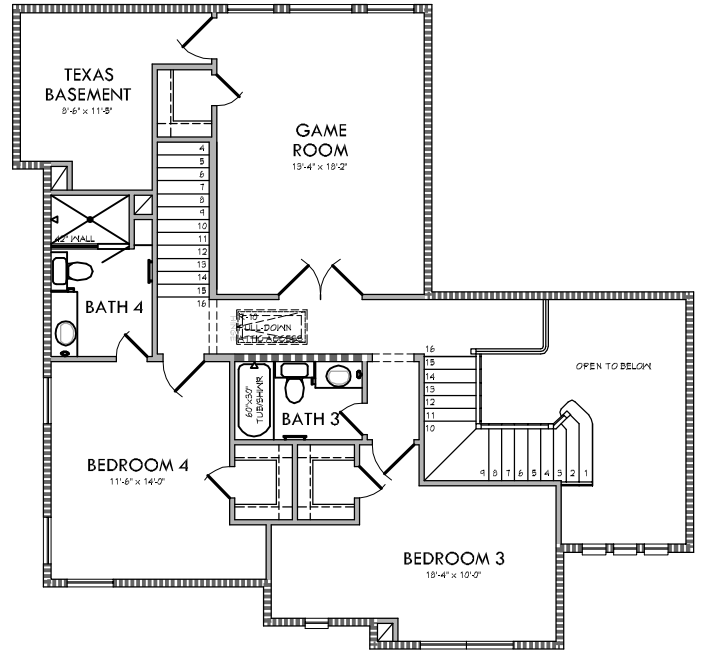

KURK★HOMES

Custom Builders

SECOND FLOOR

FIRST FLOOR

SQUARE FOOTAGE	
1st FLOOR	1931
2nd FLOOR	959
TOTAL LIVING	2890
GARAGE	639
PORCH	185
SCREEND PORCH	206
TEXAS BASEMENT	121
TOTAL COVD'	4041
UNCOVD' PATIO	125