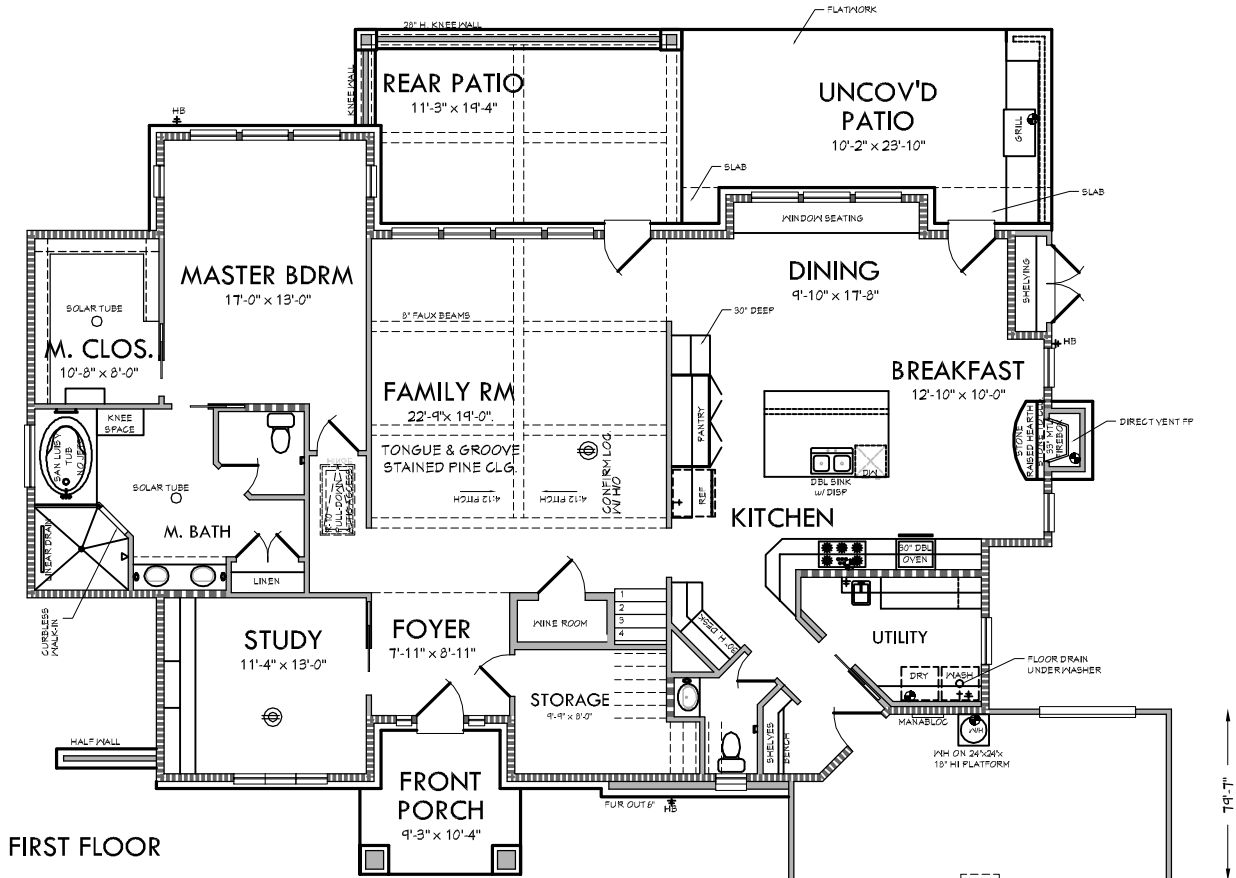

KURK★HOMES

Custom Builders

FIRST FLOOR

SECOND FLOOR

SQUARE FOOTAGE

1st FLOOR	2292
2nd FLOOR	730
TOTAL LIVING	3022
GARAGE	841
PORCH	86
PATIO	275
STORAGE	16
TOTAL COV'D	4226
UNCOV'D PATIO	242

Tessem Residence

KURK★HOMES

Custom Builders

FRONT ELEVATION

REAR ELEVATION

Tessem Residence