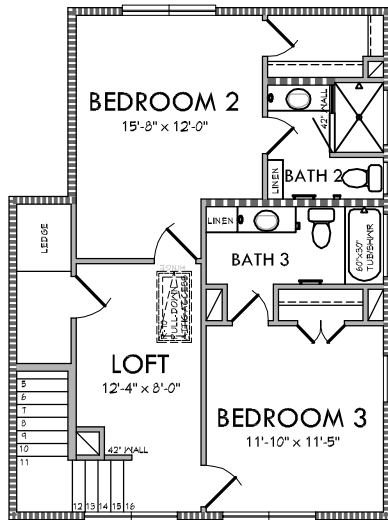

KURK★HOMES

Custom Builders

FIRST FLOOR

SECOND FLOOR

SQUARE FOOTAGE

1st FLOOR	2292
2nd FLOOR	730
TOTAL LIVING	3022
GARAGE	841
PORCH	86
PATIO	275
STORAGE	16
TOTAL COV'D	4226
UNCOV'D PATIO	242

Tessem Residence