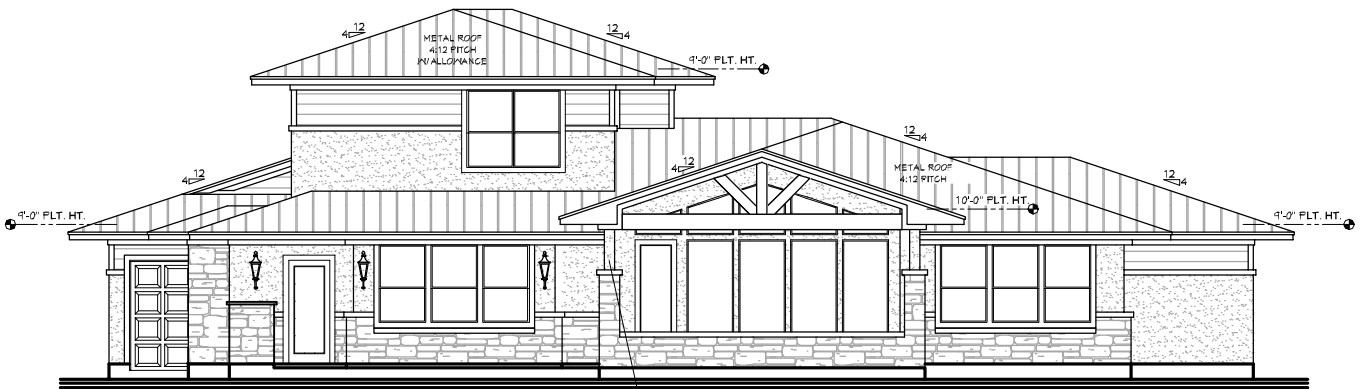

KURK★HOMES

Custom Builders

FIRST FLOOR

SECOND FLOOR

SQUARE FOOTAGE

1st FLOOR	2292
2nd FLOOR	730
TOTAL LIVING	3022
GARAGE	841
PORCH	86
PATIO	275
STORAGE	16
TOTAL COV'D	4226
UNCOV'D PATIO	242

Tessem Residence

KURK★HOMES

Custom Builders

FRONT ELEVATION

REAR ELEVATION

Tessem Residence