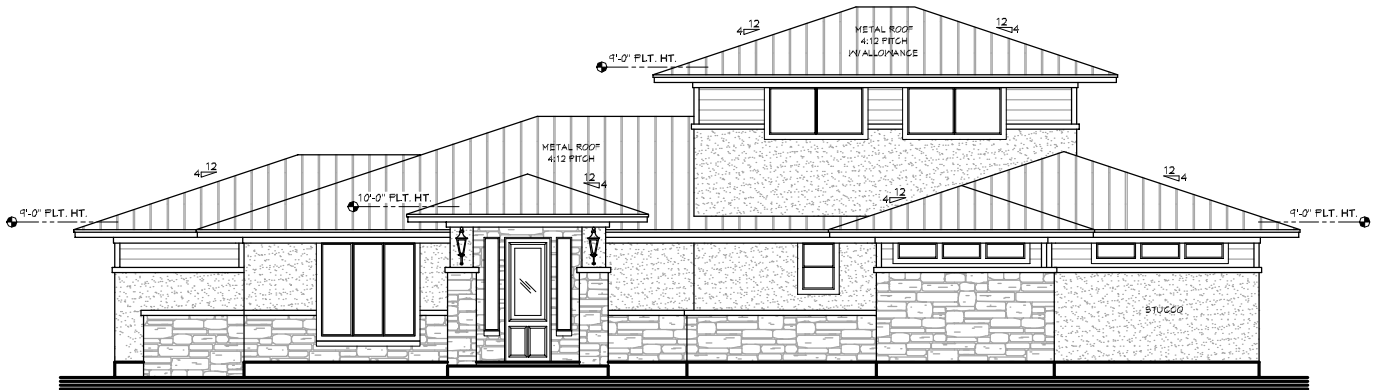

KURK★HOMES

Custom Builders

FIRST FLOOR

SECOND FLOOR

SQUARE FOOTAGE

1st FLOOR	2292
2nd FLOOR	730
TOTAL LIVING	3022
GARAGE	841
PORCH	86
PATIO	275
STORAGE	16
TOTAL COV'D	4226
UNCOV'D PATIO	242

Tessem Residence

KURK★HOMES

Custom Builders

FRONT ELEVATION

REAR ELEVATION

Tessem Residence